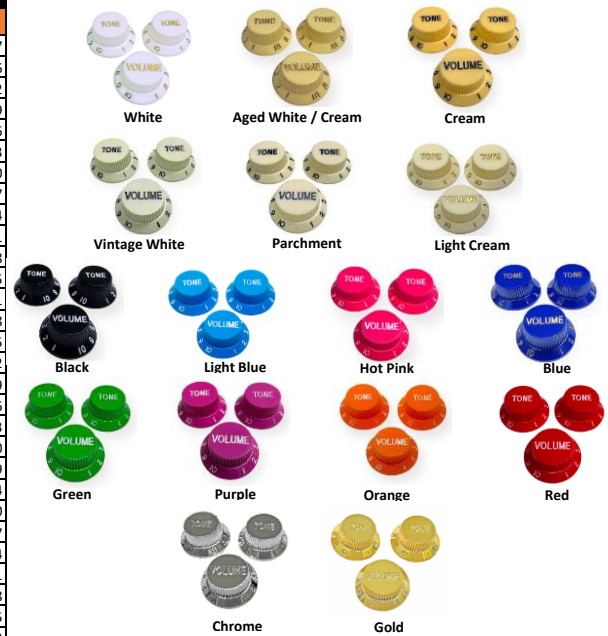

SKU	Item Description	Color/Finish	EU MSRP	UPC
Strat Knob Sets				
AX-LA479A498	AxLabs Hardware Strat®-Style Knob Kit (3) - White w/ Black Font	White	€ 5,18	810053270387
AX-LA482A501	AxLabs Hardware Strat®-Style Knob Kit (3) - Aged White / Cream w/ Black Font	Aged White/Cream	€ 5,18	810053270196
AX-L481500	AxLabs Hardware Strat®-Style Knob Kit (3) - Cream w/ Black Font	Cream	€ 5,18	810053270202
AX-L484502	AxLabs Hardware Strat®-Style Knob Kit (3) - Vintage White w/ Black Font	Vintage White	€ 5,18	810053270219
AX-L485503	AxLabs Hardware Strat®-Style Knob Kit (3) - Parchment w/ Black Font	Parchment	€ 5,18	810053270226
AX-L488507	AxLabs Hardware Strat®-Style Knob Kit (3) - Red w/ Black Font	Red	€ 5,18	810053270233
AX-L493512	AxLabs Hardware Strat®-Style Knob Kit (3) - Green w/ Black Font	Green	€ 5,18	810053270240
AX-L495514	AxLabs Hardware Strat®-Style Knob Kit (3) - Purple w/ Black Font	Purple	€ 5,18	810053270257
AX-L491510	AxLabs Hardware Strat®-Style Knob Kit (3) - Orange w/ Black Font	Orange	€ 5,18	810053270264
AX-L486505	AxLabs Hardware Strat®-Style Knob Kit (3) - Blue w/ White Font	Blue	€ 5,18	810053270271
AX-L483504	AxLabs Hardware Strat®-Style Knob Kit (3) - Pink w/ White Font	Pink	€ 5,18	810053270288
AX-L490509	AxLabs Hardware Strat®-Style Knob Kit (3) - Light Blue w/ White Font	Light Blue	€ 5,18	810053270295
AX-L494513	AxLabs Hardware Strat®-Style Knob Kit (3) - Green w/ White Font	Green	€ 5,18	810053270301
AX-L496515	AxLabs Hardware Strat®-Style Knob Kit (3) - Purple w/ White Font	Purple	€ 5,18	810053270318
AX-L489508	AxLabs Hardware Strat®-Style Knob Kit (3) - Red w/ White Font	Red	€ 5,18	810053270325
AX-L492511	AxLabs Hardware Strat®-Style Knob Kit (3) - Orange w/ White Font	Orange	€ 5,18	810053270332
AX-L478497	AxLabs Hardware Strat®-Style Knob Kit (3) - Black w/ White Font	Black	€ 5,18	810053270349
AX-LA496A515	AxLabs Hardware Strat®-Style Knob Kit (3) - Chrome	Chrome	€ 5,18	810053270356
AX-LB496B515	AxLabs Hardware Strat®-Style Knob Kit (3) - Gold	Gold	€ 5,18	810053270363
AX-LA478A497	AxLabs Hardware Strat®-Style Knob Kit (3) - Black w/ Gold Font	Black	€ 5,18	810053270370
AX-L479498	AxLabs Hardware Strat®-Style Knob Kit (3) - White w/ Gold Font	White	€ 5,18	810053270189
AX-LA485A503	AxLabs Hardware Strat®-Style Knob Kit (3) - Parchment w/ Gold Font	Parchment	€ 5,18	810053270394
AX-LB485B503	AxLabs Hardware Strat®-Style Knob Kit (3) - Light Cream w/ Gold Font	Light Cream	€ 5,18	810053270400
AX-L482501	AxLabs Hardware Strat®-Style Knob Kit (3) - Aged w/ Gold Font	Aged White/Cream	€ 5,18	810053270417
AX-L480499	AxLabs Hardware Strat®-Style Knob Kit (3) - Cream w/ Gold Font	Cream	€ 5,18	810053270424
AX-L487506	AxLabs Hardware Strat®-Style Knob Kit (3) - Blue w/ Gold Font	Blue	€ 5,18	810053270431
AX-L579571	AxLabs Hardware Strat®-Style Lefty Knob Kit (3) - Black w/ White Font	Black	€ 5,18	810053270448
AX-L581572	AxLabs Hardware Strat®-Style Lefty Knob Kit (3) - White w/ Gold Font	White	€ 5,18	810053270455
AX-LA580A573	AxLabs Hardware Strat®-Style Lefty Knob Kit (3) - Aged White / Cream w/ Gold Font	Aged White/Cream	€ 5,18	810053270462
Strat Pickup Cover Sets				
AX-LPCSVAV	Set Of Single Coil Pickup Covers In Vintage Spacing (52mm)	Aged White/Cream	€ 8,10	810053270479
AX-LPCSMVAW	Set Of Single Coil Pickup Covers In Modern Spacing (52/50/48)	Aged White/Cream	€ 8,10	810053270486
AX-LSSVAWB	Set Of Single Coil Pickup Covers In Vintage Spacing (52mm), Two Switch Tips, And Three Knobs	Aged White/Cream / Black Lettering	€ 11,03	810053270493
AX-LSSMAWB	Set Of Single Coil Pickup Covers In Modern Spacing (52/50/48), Two Switch Tips, And Three Knobs	Aged White/Cream / Black Lettering	€ 11,03	810053270509
AX-LSSVAWG	Set Of Single Coil Pickup Covers In Vintage Spacing (52mm), Two Switch Tips, And Three Knobs	Aged White/Cream / Gold Lettering	€ 11,03	810053270516
AX-LSSMAWG	Set Of Single Coil Pickup Covers In Modern Spacing (52/50/48), Two Switch Tips, And Three Knobs	Aged White/Cream / Gold Lettering	€ 11,03	810053270523
AX-LPCSVIV	Set Of Single Coil Pickup Covers In Vintage Spacing (52mm)	Parchment	€ 8,10	810053270530
AX-LPCSMIV	Set Of Single Coil Pickup Covers In Modern Spacing (52/50/48)	Parchment	€ 8,10	810053270547
AX-LSSVIVB	Set Of Single Coil Pickup Covers In Vintage Spacing (52mm), Two Switch Tips, And Three Knobs	Parchment / Black Lettering	€ 11,03	810053270554
AX-LSSMIVB	Set Of Single Coil Pickup Covers In Modern Spacing (52/50/48), Two Switch Tips, And Three Knobs	Parchment / Black Lettering	€ 11,03	810053270561
AX-LSSVIVG	Set Of Single Coil Pickup Covers In Vintage Spacing (52mm), Two Switch Tips, And Three Knobs	Parchment / Gold Lettering	€ 11,03	810053270578
AX-LSSMIVG	Set Of Single Coil Pickup Covers In Modern Spacing (52/50/48), Two Switch Tips, And Three Knobs	Parchment / Gold Lettering	€ 11,03	810053270585
AX-LPCSVVW	Set Of Single Coil Pickup Covers In Vintage Spacing (52mm)	Vintage White	€ 8,10	810053270592
AX-LPCSMVW	Set Of Single Coil Pickup Covers In Modern Spacing (52/50/48)	Vintage White	€ 8,10	810053270608
AX-LSSVVWB	Set Of Single Coil Pickup Covers In Vintage Spacing (52mm), Two Switch Tips, And Three Knobs	Vintage White / Black Lettering	€ 11,03	810053270615