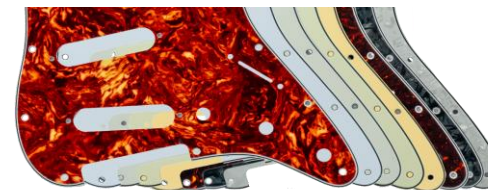

AX-PGS3P11S-BT	AxLabs Strat-Style Pickguard - 3 Ply / 11-Hole Mount	Brown Tortoise	€ 14,63	810053277829
AX-PGS3P11S-RT	AxLabs Strat-Style Pickguard - 3 Ply / 11-Hole Mount	Red Tortoise	€ 14,63	810053277867
AX-PGS3P11S-BP	AxLabs Strat-Style Pickguard - 3 Ply / 11-Hole Mount	Black Pearl	€ 13,95	810053277812
AX-PGS3P11S-MG	AxLabs Strat-Style Pickguard - 3 Ply / 11-Hole Mount	Mint Green	€ 11,70	810053277843
AX-PGS3P11S-WP	AxLabs Strat-Style Pickguard - 3 Ply / 11-Hole Mount	White Pearl	€ 13,95	810053277874
AX-PGS3P11S-PM	AxLabs Strat-Style Pickguard - 3 Ply / 11-Hole Mount	Parchment	€ 11,70	810053277850
AX-PGS3P11S-CY	AxLabs Strat-Style Pickguard - 3 Ply / 11-Hole Mount	Cream Yellow	€ 11,70	810053277836
AX-PGASP	AxLabs Strat-Style Pickguard Aluminum Shielding Plate	Aluminum	€ 8,10	810053277898

VOERMAN AMERSFOORT B.V.

Vandiumweg 17, 3812 PX AMERSFOORT - NEDERLAND - www.voerman.nl