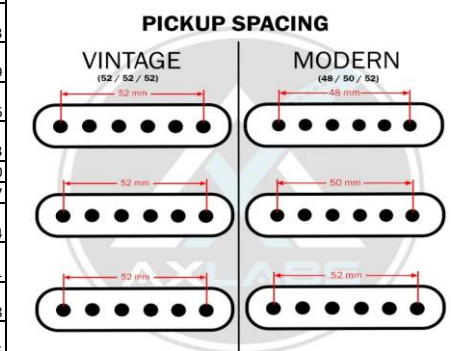

SKU	Item Description	Color/Finish	EU MSRP	UPC
Strat Knob Sets				
AX-LA479A498	AxLabs Hardware Strat®-Style Knob Kit (3) - White w/ Black Font	White	€ 5,18	810053270387
AX-LA482A501	AxLabs Hardware Strat®-Style Knob Kit (3) - Aged White / Cream w/ Black Font	Aged White/Cream	€ 5,18	810053270196
AX-L481500	AxLabs Hardware Strat®-Style Knob Kit (3) - Cream w/ Black Font	Cream	€ 5,18	810053270202
AX-L484502	AxLabs Hardware Strat®-Style Knob Kit (3) - Vintage White w/ Black Font	Vintage White	€ 5,18	810053270219
AX-L485503	AxLabs Hardware Strat®-Style Knob Kit (3) - Parchment w/ Black Font	Parchment	€ 5,18	810053270226
AX-L488507	AxLabs Hardware Strat®-Style Knob Kit (3) - Red w/ Black Font	Red	€ 5,18	810053270233
AX-L493512	AxLabs Hardware Strat®-Style Knob Kit (3) - Green w/ Black Font	Green	€ 5,18	810053270240
AX-L495514	AxLabs Hardware Strat®-Style Knob Kit (3) - Purple w/ Black Font	Purple	€ 5,18	810053270257
AX-L491510	AxLabs Hardware Strat®-Style Knob Kit (3) - Orange w/ Black Font	Orange	€ 5,18	810053270264
AX-L486505	AxLabs Hardware Strat®-Style Knob Kit (3) - Blue w/ White Font	Blue	€ 5,18	810053270271
AX-L483504	AxLabs Hardware Strat®-Style Knob Kit (3) - Pink w/ White Font	Pink	€ 5,18	810053270288
AX-L490509	AxLabs Hardware Strat®-Style Knob Kit (3) - Light Blue w/ White Font	Light Blue	€ 5,18	810053270295
AX-L494513	AxLabs Hardware Strat®-Style Knob Kit (3) - Green w/ White Font	Green	€ 5,18	810053270301
AX-L496515	AxLabs Hardware Strat®-Style Knob Kit (3) - Purple w/ White Font	Purple	€ 5,18	810053270318
AX-L489508	AxLabs Hardware Strat®-Style Knob Kit (3) - Red w/ White Font	Red	€ 5,18	810053270325
AX-L492511	AxLabs Hardware Strat®-Style Knob Kit (3) - Orange w/ White Font	Orange	€ 5,18	810053270332
AX-L478497	AxLabs Hardware Strat®-Style Knob Kit (3) - Black w/ White Font	Black	€ 5,18	810053270349
AX-LA496A515	AxLabs Hardware Strat®-Style Knob Kit (3) - Chrome	Chrome	€ 5,18	810053270356
AX-LB496B515	AxLabs Hardware Strat®-Style Knob Kit (3) - Gold	Gold	€ 5,18	810053270363
AX-LA478A497	AxLabs Hardware Strat®-Style Knob Kit (3) - Black w/ Gold Font	Black	€ 5,18	810053270370
AX-L479498	AxLabs Hardware Strat®-Style Knob Kit (3) - White w/ Gold Font	White	€ 5,18	810053270189
AX-LA485A503	AxLabs Hardware Strat®-Style Knob Kit (3) - Parchment w/ Gold Font	Parchment	€ 5,18	810053270394
AX-LB485B503	AxLabs Hardware Strat®-Style Knob Kit (3) - Light Cream w/ Gold Font	Light Cream	€ 5,18	810053270400
AX-L482501	AxLabs Hardware Strat®-Style Knob Kit (3) - Aged w/ Gold Font	Aged White/Cream	€ 5,18	810053270417
AX-L480499	AxLabs Hardware Strat®-Style Knob Kit (3) - Cream w/ Gold Font	Cream	€ 5,18	810053270424
AX-L487506	AxLabs Hardware Strat®-Style Knob Kit (3) - Blue w/ Gold Font	Blue	€ 5,18	810053270431
AX-L579571	AxLabs Hardware Strat®-Style Lefty Knob Kit (3) - Black w/ White Font	Black	€ 5,18	810053270448
AX-L581572	AxLabs Hardware Strat®-Style Lefty Knob Kit (3) - White w/ Gold Font	White	€ 5,18	810053270455
AX-LA580A573	AxLabs Hardware Strat®-Style Lefty Knob Kit (3) - Aged White / Cream w/ Gold Font	Aged White/Cream	€ 5,18	810053270462
Strat Pickup Cover Sets				
AX-LPCSVAV	Set Of Single Coil Pickup Covers In Vintage Spacing (52mm)	Aged White/Cream	€ 8,10	810053270479
AX-LPCSMVAW	Set Of Single Coil Pickup Covers In Modern Spacing (52/50/48)	Aged White/Cream	€ 8,10	810053270486
AX-LSSVAWB	Set Of Single Coil Pickup Covers In Vintage Spacing (52mm), Two Switch Tips, And Three Knobs	Aged White/Cream / Black Lettering	€ 11,03	810053270493
AX-LSSMAWB	Set Of Single Coil Pickup Covers In Modern Spacing (52/50/48), Two Switch Tips, And Three Knobs	Aged White/Cream / Black Lettering	€ 11,03	810053270509
AX-LSSVAWG	Set Of Single Coil Pickup Covers In Vintage Spacing (52mm), Two Switch Tips, And Three Knobs	Aged White/Cream / Gold Lettering	€ 11,03	810053270516
AX-LSSMAWG	Set Of Single Coil Pickup Covers In Modern Spacing (52/50/48), Two Switch Tips, And Three Knobs	Aged White/Cream / Gold Lettering	€ 11,03	810053270523
AX-LPCSVIV	Set Of Single Coil Pickup Covers In Vintage Spacing (52mm)	Parchment	€ 8,10	810053270530
AX-LPCSMIV	Set Of Single Coil Pickup Covers In Modern Spacing (52/50/48)	Parchment	€ 8,10	810053270547
AX-LSSVIVB	Set Of Single Coil Pickup Covers In Vintage Spacing (52mm), Two Switch Tips, And Three Knobs	Parchment / Black Lettering	€ 11,03	810053270554
AX-LSSMIVB	Set Of Single Coil Pickup Covers In Modern Spacing (52/50/48), Two Switch Tips, And Three Knobs	Parchment / Black Lettering	€ 11,03	810053270561
AX-LSSVIVG	Set Of Single Coil Pickup Covers In Vintage Spacing (52mm), Two Switch Tips, And Three Knobs	Parchment / Gold Lettering	€ 11,03	810053270578
AX-LSSMIVG	Set Of Single Coil Pickup Covers In Modern Spacing (52/50/48), Two Switch Tips, And Three Knobs	Parchment / Gold Lettering	€ 11,03	810053270585
AX-LPCSVVW	Set Of Single Coil Pickup Covers In Vintage Spacing (52mm)	Vintage White	€ 8,10	810053270592
AX-LPCSMVW	Set Of Single Coil Pickup Covers In Modern Spacing (52/50/48)	Vintage White	€ 8,10	810053270608
AX-LSSVVWB	Set Of Single Coil Pickup Covers In Vintage Spacing (52mm), Two Switch Tips, And Three Knobs	Vintage White / Black Lettering	€ 11,03	810053270615