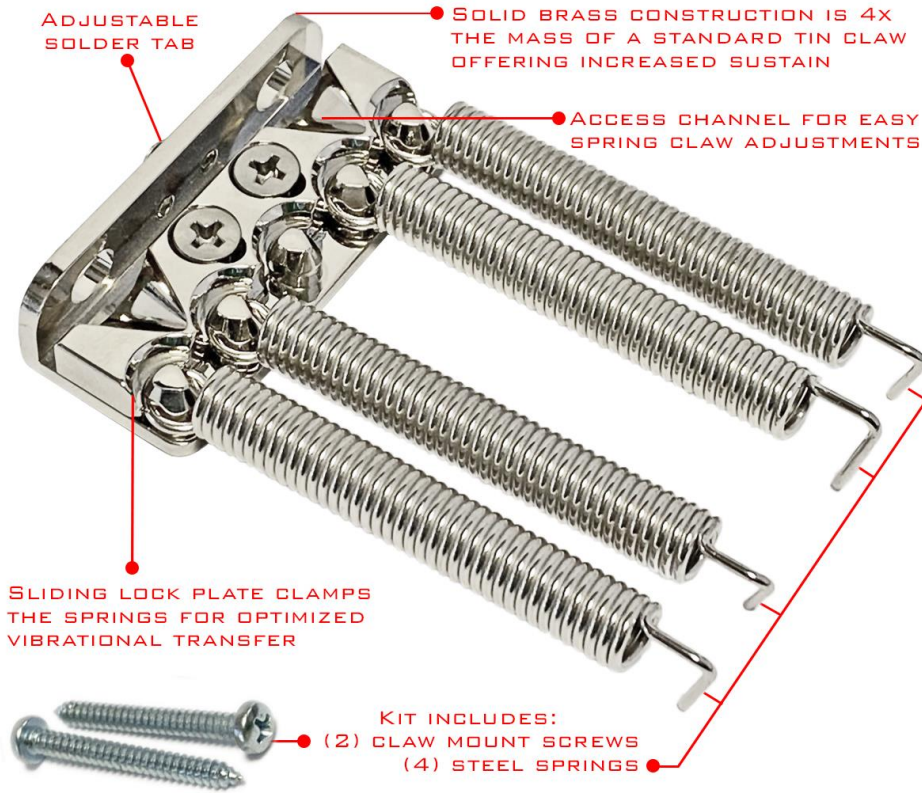

*Wijzigingen in prijs en/of specificaties voorbehouden

ITEM	ITEM DESCRIPTION	EU MSRP	UPC
APTCNI	AxLabs Tone Claw Locking Spring Claw - Nickel	€ 70,88	813263014017
APTCBR	AxLabs Tone Claw Locking Spring Claw - Brass	€ 70,88	813263017131

[See it in action HERE!](#)

VOERMAN AMERSFOORT BV.

Vandiumweg 17, 3812 PX AMERSFOORT - NEDERLAND - www.voerman.nl